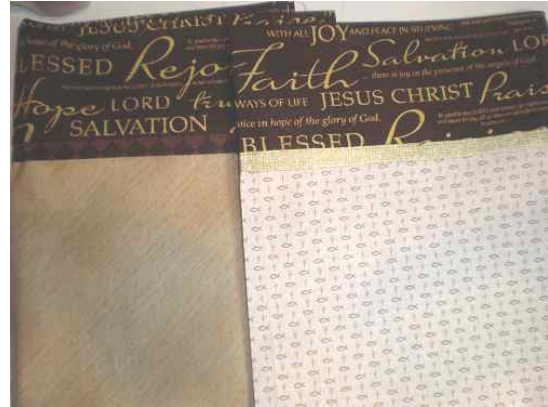

Pegasus Pillow Cases – Custom made one of a kind ...!

Miscellaneous

Contact Carol Fosdick for more
information or set up an appointment at
507-2880779 or mtpegasus@charter.net

Christian (little fish symbols on white case)