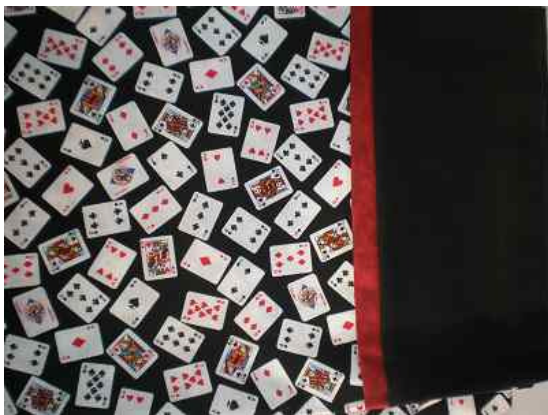

Cancer Survivors (pink ribbon motifs)

Hannah & her bee hives

Card Sharks

Southwestern symbols --Man & Truck

Pegasus Pillow Cases – Custom made one of a kind ...!

More Miscellaneous

Southwest Theme

Zodiac Stars

Southwestern symbols --Man & Truck

SW Sunset & Jumbo Circus Flannel

Unicorns