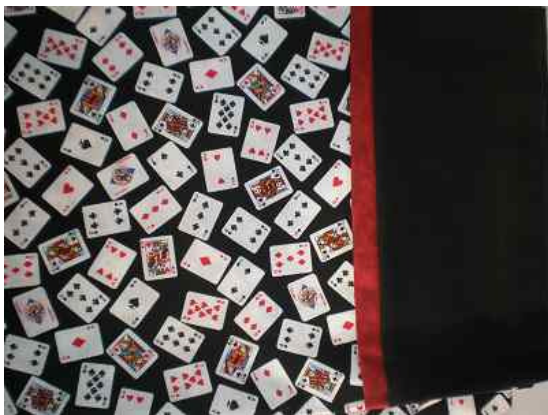

## Miscellaneous

Contact Carol Fosdick for more  
information or set up an appointment at  
507-2880779 or mtpegasus@charter.net

Christian (little fish symbols on white case)

Cancer Survivors (pink ribbon motifs)

Hannah & her bee hives

Card Sharks

Southwestern symbols --Man & Truck