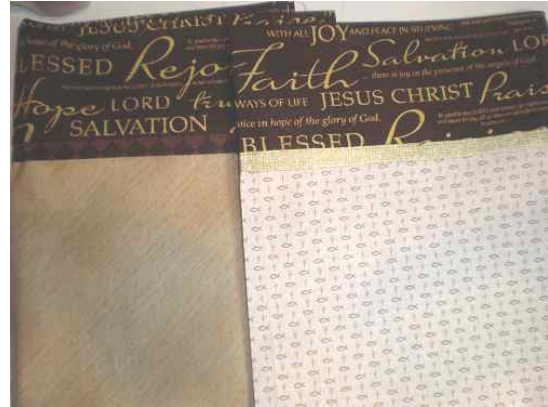

## Miscellaneous

Contact Carol Fosdick for more  
information or set up an appointment at  
507-2880779 or mtpegasus@charter.net

Christian (little fish symbols on white case)

Cancer Survivors (pink ribbon motifs)

Hannah & her bee hives

Card Sharks

Southwestern symbols --Man & Truck